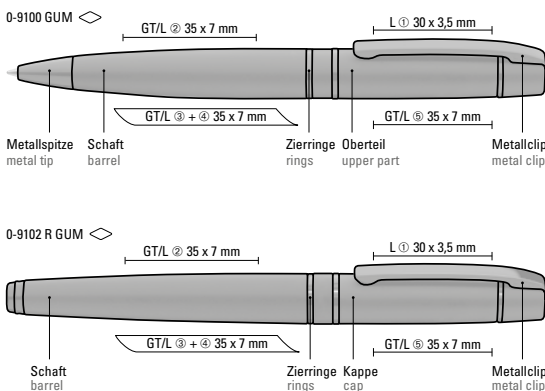

Die Modelle in beige, braun und Sonderfarben eignen sich für eine Lasergravur in schwarz.

The models in beige, brown and special colours are suitable for laser engraving in black.

Die Modelle in schwarz eignen sich für eine Hochglanzlasergravur in silber.

The models in black are suitable for high gloss laser engraving in silver.

0-9100 GUM: Metall-Drehkugelschreiber mit Softtouch-Gehäuse, Softdrehmechanik und gefedertem Clip. Beschlagteile schwarz glänzend lackiert.

0-9102 R GUM: Metall-Rollerball mit Softtouch-Gehäuse, gefedertem Clip und schwarzer Gummigriffzone. Beschlagteile schwarz glänzend lackiert.

Preis/Stück 0-9100 GUM	6,55 €
Menge	100 Stück
Werbeschlüssel	Schaft GT/L, Oberteil GT/L, Clip L
Preis/Stück 0-9102 R GUM	7,98 €
Menge	100 Stück
Werbeschlüssel	Schaft GT/L, Kappe GT/L, Clip L

0-9100 GUM: Metal twist ballpoint pen with softtouch housing, soft twist mechanism and spring-mounted clip. Fittings glossy black.

0-9102 R GUM: Metal rollerball with softtouch housing, spring-mounted clip and black grip zone. Fittings glossy black.

Price/piece 0-9100 GUM	6.55 €
Quantity	100 pieces
Advertising code	barrel GT/L, upper part GT/L, clip L
Price/piece 0-9102 R GUM	7.98 €
Quantity	100 pieces
Advertising code	barrel GT/L, cap GT/L, clip L