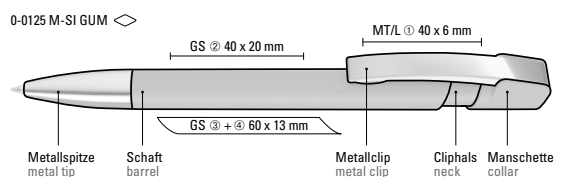

0-0125 M GUM: Druckkugelschreiber mit Softtouch-Gehäuse und flexiblem Metallclip.

0-0125 M-SI GUM: Druckkugelschreiber mit Softtouch-Gehäuse, flexiblem Metallclip und schwerer Metallspitze glanzverchromt.

Preis/Stück 0-0125 M GUM	0,85 €
Preis/Stück 0-0125 M-SI GUM	0,99 €
Menge	1.000 Stück
Werbeschlüssel	Schaft GS, Clip MT/L

0-0125 M GUM: Retractable ballpoint pen with softtouch housing and flexible metal clip.

0-0125 M-SI GUM: Retractable ballpoint pen with softtouch housing, flexible metal clip and heavy metal tip chrome plated.

Price/piece 0-0125 M GUM	0.85 €
Price/piece 0-0125 M-SI GUM	0.99 €
Quantity	1,000 pieces
Advertising code	barrel GS, clip MT/L