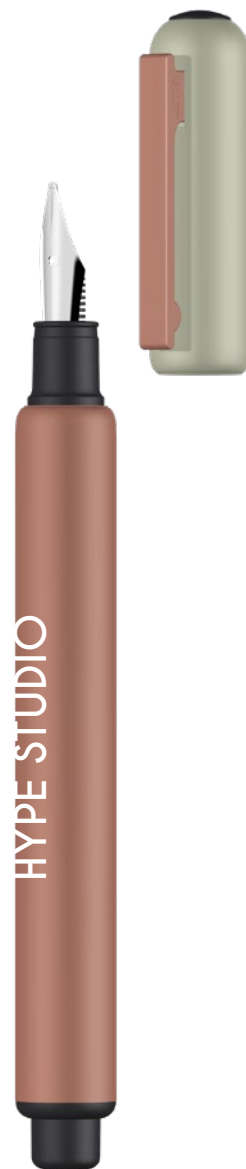

0-8460: Metall-Drehkugelschreiber mit matt lackiertem Aluminiumschaft und Metallbeschlagteilen.

0-8462 R: Metall-Rollerball mit matt lackiertem Aluminiumschaft und Metallbeschlagteilen.

0-8466 F: Metall-Füllfederhalter mit matt lackiertem Aluminiumschaft und Metallbeschlagteilen.

Preis/Stück 0-8460	4,22 €
Menge	100 Stück
Werbeschlüssel	Schaft MS/L, Oberteil MT/L, Clip L
Preis/Stück 0-8462 R	5,65 €
Menge	100 Stück
Werbeschlüssel	Schaft MT/L, Kappe MT/L, Clip L
Preis/Stück 0-8466 F	8,51 €
Menge	100 Stück
Werbeschlüssel	Schaft MT/L, Kappe MT/L, Clip L

0-8460: Metal twist ballpoint pen with matt lacquered aluminium housing and metal fittings.

0-8462 R: Metal rollerball with matt lacquered aluminium housing and metal fittings.

0-8466 F: Metal fountain pen with matt lacquered aluminium housing and metal fittings.

Price/piece 0-8460	4.22 €
Quantity	100 pieces
Advertising code	barrel MS/L, upper part MT/L, clip L
Price/piece 0-8462 R	5.65 €
Quantity	100 pieces
Advertising code	barrel MT/L, cap MT/L, clip L
Price/piece 0-8466 F	8.51 €
Quantity	100 pieces
Advertising code	barrel MT/L, cap MT/L, clip L