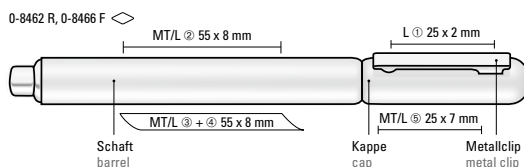

0-8460: Metall-Drehkugelschreiber mit matt lackiertem Aluminiumschaft und Metallbeschlagteilen.

0-8462 R: Metall-Rollerball mit matt lackiertem Aluminiumschaft und Metallbeschlagteilen.

0-8466 F: Metall-Füllfederhalter mit matt lackiertem Aluminiumschaft und Metallbeschlagteilen.

Preis/Stück 0-8460	4,22 €
Menge	100 Stück
Werbeschlüssel	Schaft MS/L, Oberteil MT/L, Clip L
Preis/Stück 0-8462 R	5,65 €
Menge	100 Stück
Werbeschlüssel	Schaft MT/L, Kappe MT/L, Clip L
Preis/Stück 0-8466 F	8,51 €
Menge	100 Stück
Werbeschlüssel	Schaft MT/L, Kappe MT/L, Clip L

0-8460: Metal twist ballpoint pen with matt lacquered aluminium housing and metal fittings.

0-8462 R: Metal rollerball with matt lacquered aluminium housing and metal fittings.

0-8466 F: Metal fountain pen with matt lacquered aluminium housing and metal fittings.

Price/piece 0-8460	4.22 €
Quantity	100 pieces
Advertising code	barrel MS/L, upper part MT/L, clip L
Price/piece 0-8462 R	5.65 €
Quantity	100 pieces
Advertising code	barrel MT/L, cap MT/L, clip L
Price/piece 0-8466 F	8.51 €
Quantity	100 pieces
Advertising code	barrel MT/L, cap MT/L, clip L