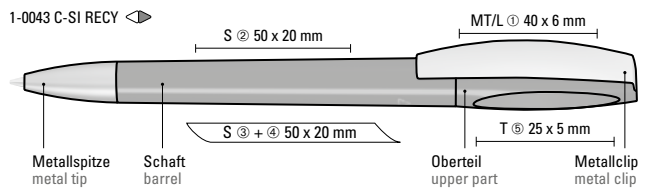

1-0043 C-SI RECY ◀