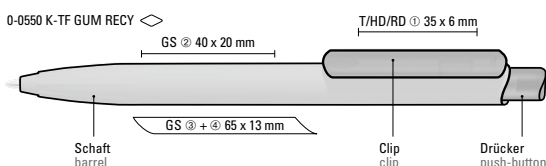

0-0550 K-TF GUM RECY: Druckkugelscheiber mit gummiertem Gehäuse aus recyceltem ABS-Kunststoff mit transparent gefrostetem Clip und Drücker. Eingelassene Griffzone.

Preis/Stück 0,69 €
Menge 1.000 Stück
Werbeschlüssel Schaft GS, Clip T/HD/RD

0-0550 K-TF GUM RECY: Retractable ballpoint pen with softtouch housing made from recycled ABS plastic and transparent frosted clip and push-button. Integrated grip zone.

Price/piece 0.69 €
Quantity 1,000 pieces
Advertising code barrel GS, clip T/HD/RD