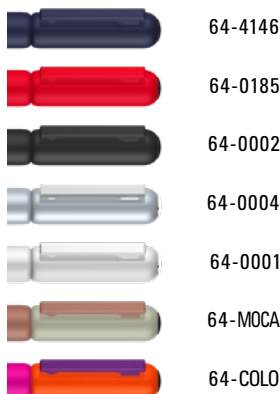

Farb-Code/Minen
Colour code/Refills

ARC
0-8460 *New!*

ARC R
0-8462 R *New!*

ARC F
0-8466 F *New!*

0-8460 (● 8-0855)
0-8462 R (● 8-0806)
0-8466 F (● 8-0891)

Die Modelle eignen sich für eine Lasergravur in weiß.
The models are suitable for laser engraving in white.