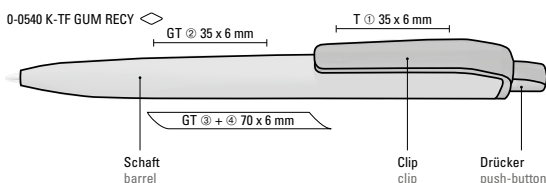

0-0540 K-TF GUM RECY: Druckkugelscheiber mit gummiertem Gehäuse aus recyceltem ABS-Kunststoff mit transparent gefrostetem Clip und Drücker. Griffzone ergonomisch geformt.

Preis/Stück 0,69 €
Menge 1.000 Stück
Werbeschlüssel Schaft GT, Clip T

0-0540 K-TF GUM RECY: Retractable ballpoint pen with softtouch housing made from recycled ABS plastic and transparent frosted clip and push-button. Ergonomically shaped grip zone.

Price/piece 0.69 €
Quantity 1,000 pieces
Advertising code barrel GT, clip T