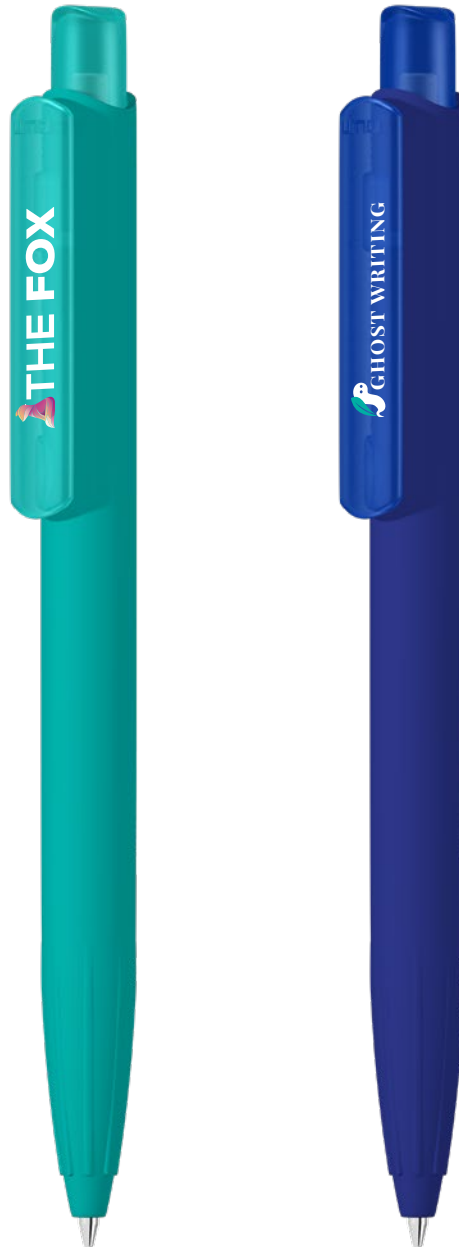

0-0550 K-TF GUM RECY

(● 8-0855)

Aufgrund der Besonderheit des Materials (ABS Recycled Plastic) sind produktionstechnische Farbschwankungen gegeben.

Due to the special nature of the material (ABS recycled plastic) production-related variations are possible.