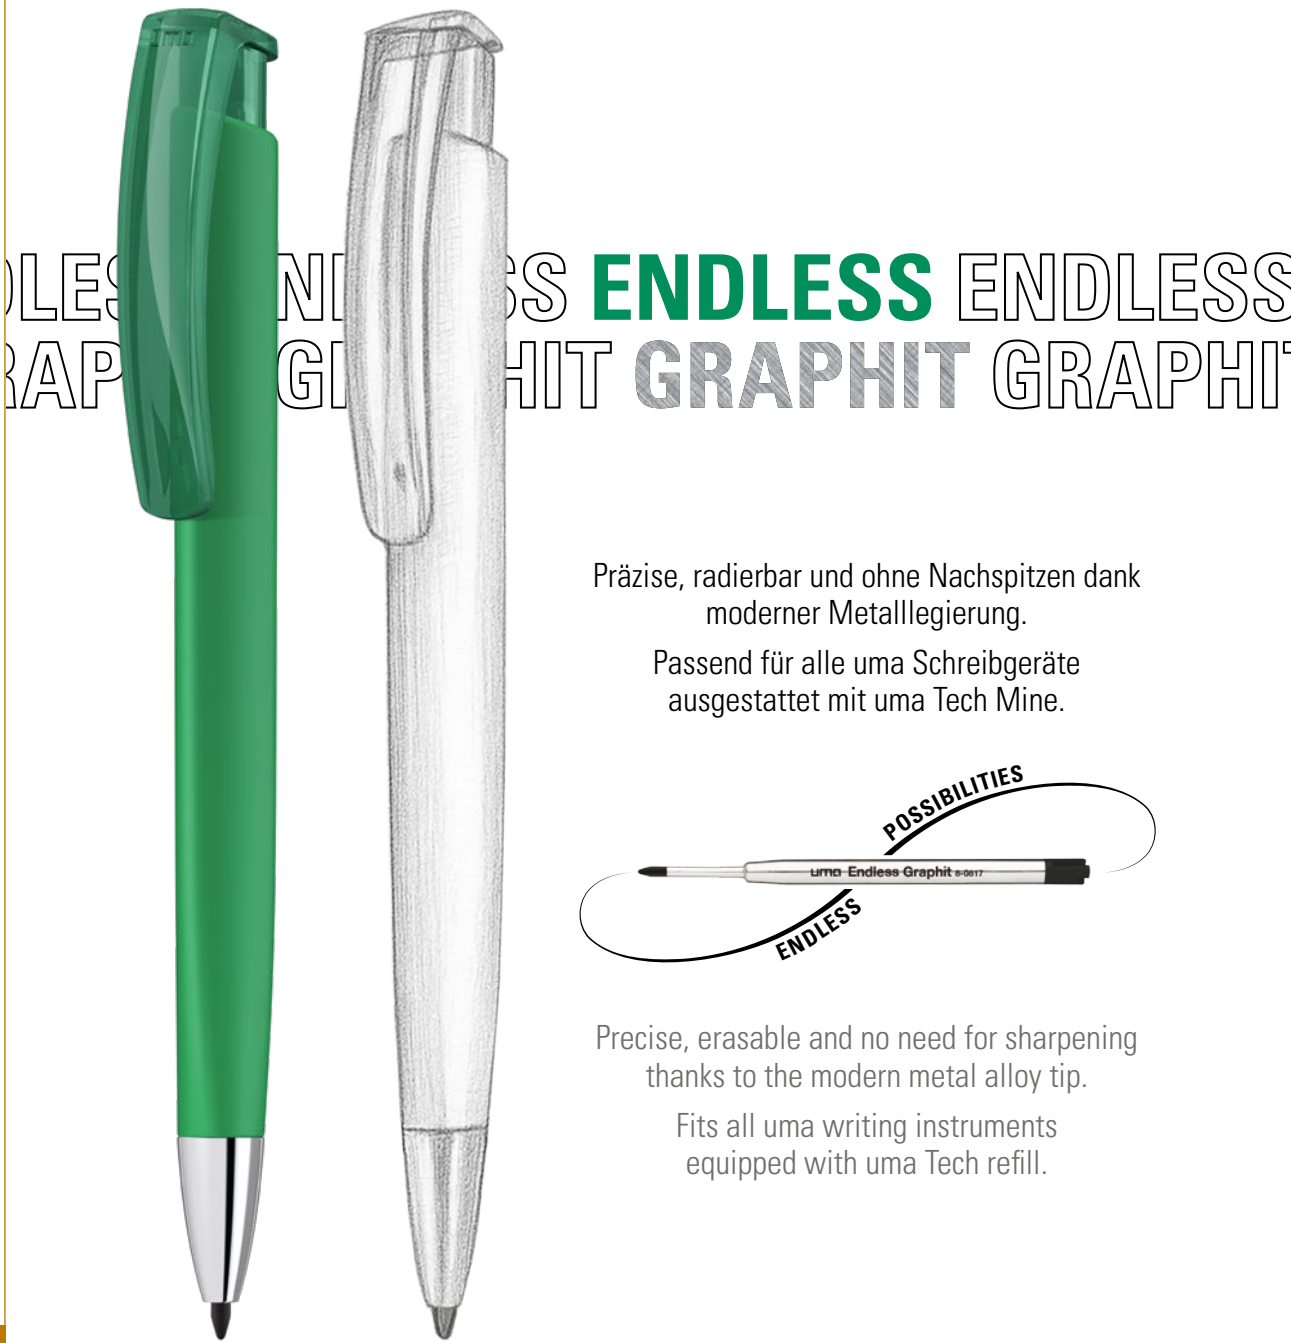

EINE MINE. UNENDLICH VIELE MÖGLICHKEITEN.
ONE REFILL. ENDLESS POSSIBILITIES.

Präzise, radierbar und ohne Nachspitzen dank moderner Metalllegierung.

Passend für alle uma Schreibgeräte ausgestattet mit uma Tech Mine.