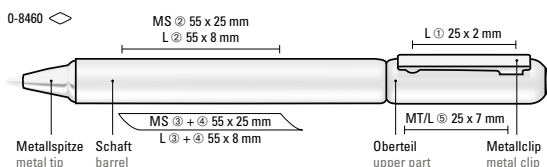

0-8460: Metall-Drehkugelschreiber mit matt lackiertem Aluminiumschaft und Metallbeschlagteilen.

0-8462 R: Metall-Rollerball mit matt lackiertem Aluminiumschaft und Metallbeschlagteilen.

0-8466 F: Metall-Füllfederhalter mit matt lackiertem Aluminiumschaft und Metallbeschlagteilen.

Preis/Stück 0-8460	4,22 €
Menge	100 Stück
Werbeschlüssel	Schaft MS/L, Oberteil MT/L, Clip L
Preis/Stück 0-8462 R	5,65 €
Menge	100 Stück
Werbeschlüssel	Schaft MT/L, Kappe MT/L, Clip L
Preis/Stück 0-8466 F	8,51 €
Menge	100 Stück
Werbeschlüssel	Schaft MT/L, Kappe MT/L, Clip L

0-8460: Metal twist ballpoint pen with matt lacquered aluminium housing and metal fittings.

0-8462 R: Metal rollerball with matt lacquered aluminium housing and metal fittings.

0-8466 F: Metal fountain pen with matt lacquered aluminium housing and metal fittings.

Price/piece 0-8460	4.22 €
Quantity	100 pieces
Advertising code	barrel MS/L, upper part MT/L, clip L
Price/piece 0-8462 R	5.65 €
Quantity	100 pieces
Advertising code	barrel MT/L, cap MT/L, clip L
Price/piece 0-8466 F	8.51 €
Quantity	100 pieces
Advertising code	barrel MT/L, cap MT/L, clip L