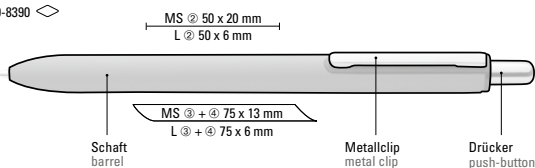

0-8390: Metall-Druckkugelschreiber mit matt lackiertem Aluminiumschaft, Metallclip und Drücker silber glanzverchromt.

Preis/Stück 1,13 €
Menge 300 Stück
Werbeschlüssel Schaft MS/L

0-8390: Metal retractable ballpoint pen with matt lacquered aluminium housing, metal clip and push-button chrome plated.

Price/piece 1.13 €
Quantity 300 pieces
Advertising code barrel MS/L