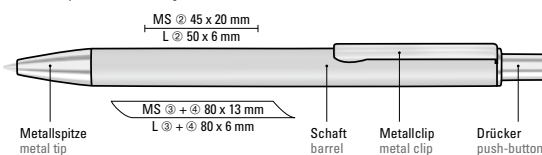

0-9530 RECY: Metall-Druckkugelschreiber mit matter Oberfläche aus recyceltem Aluminium. Metallclip mit eingelassenen Rillen, Metallspitze und Drücker in silber glänzend.

0-9530 M RECY: Metall-Druckkugelschreiber mit matter Oberfläche aus recyceltem Aluminium. Metallclip mit eingelassenen Rillen, Metallspitze und Drücker in schwarz matt.

Preis/Stück 0-9530 RECY	1,28 €
Preis/Stück 0-9530 M RECY	1,28 €
Menge	300 Stück
Werbeschlüssel	Schaft MS/L