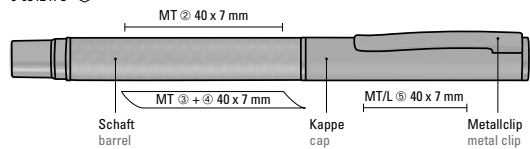

Schaft barrel
Kappe cap
Metallclip metal clip

0-9340 C: Metall-Drehkugelschreiber mit Schaft aus Carbonfaser in schwarz, Softdrehmechanik und gefedertem Metallclip. Beschlagteile schwarz matt lackiert.

0-9342 R C: Metall-Rollerball mit Schaft aus Carbonfaser in schwarz und gefedertem Metallclip. Beschlagteile schwarz matt lackiert.

Preis/Stück 0-9340 C 7,30 €
Menge 100 Stück
Werbeschlüssel Schaft MT, Oberteil MT/L

Preis/Stück 0-9342 R C 8,73 €
Menge 100 Stück
Werbeschlüssel Schaft MT, Kappe MT/L

0-9340 C: Metal twist ballpoint pen with carbon fibre in black, soft twist mechanism and a spring-mounted metal clip. Fittings black matt.

0-9342 R C: Metal rollerball with carbon fibre barrel in black and spring-mounted metal clip. Fittings black matt.

Price/piece 0-9340 C 7.30 €
Quantity 100 pieces
Advertising code barrel MT, upper part MT/L

Price/piece 0-9342 R C 8.73 €
Quantity 100 pieces
Advertising code barrel MT, cap MT/L