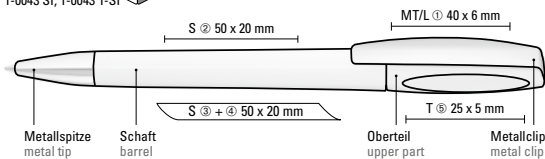

umaBlackForest
Pens

1-0043 SI, 1-0043 T-SI ◀