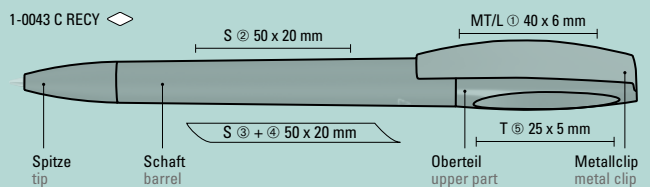

Scannen und mehr
über rPCP erfahren.
Scan and learn more
about rPCP.

Nachhaltig & Stylish Sustainable & Stylish