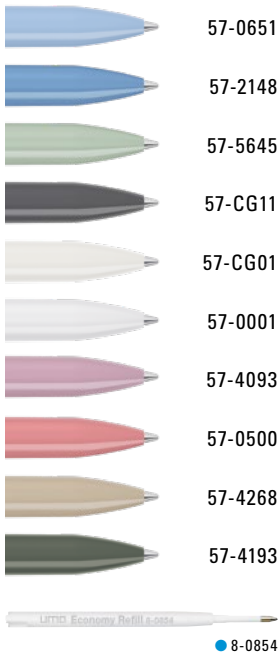

Farb-Code/Minen
Colour code/Refills

RECYCLED PET PEN CHANGE ocean
0-2248 OCEAN

0-2248 OCEAN (● 8-0854)

Köcher Empfehlung/
Cup suggestion
RECYCLED PET BOX 0-2225
Seite 101/page 101