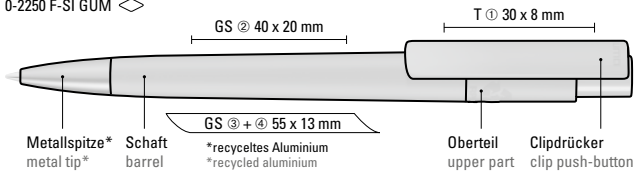

0-2250 F-SI GUM ◊