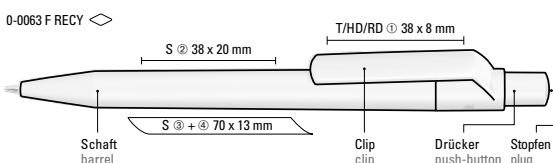

0-0063 F RECY: Druckkugelschreiber mit gedeckt mattem Gehäuse, Clip, Drücker und Stopfen aus recyceltem ABS-Kunststoff.

Preis/Stück 0,72 €
Menge 1.000 Stück
Werbeschlüssel Schaft S, Clip T/HD/RD

0-0063 F RECY: Retractable ballpoint pen with opaque matt housing, clip, push-button and plug made from recycled ABS plastic.

Price/piece 0.72 €
Quantity 1,000 pieces
Advertising code barrel S, clip T/HD/RD