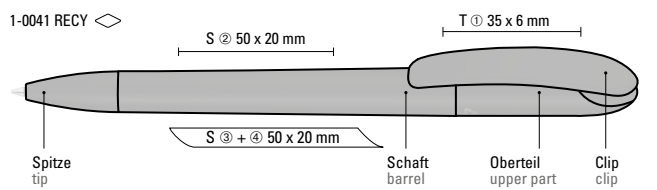

Mix n' Match: All parts can be colour-combined freely.

1-0043 C-SI RECY: Twist ballpoint pen with opaque matt housing made from 100% recycled post-consumer plastic. Metal clip and heavy metal tip.

Price/piece	1.13 €
Quantity	1,000 pieces
Advertising code	barrel S O, clip MT/L, upper part T