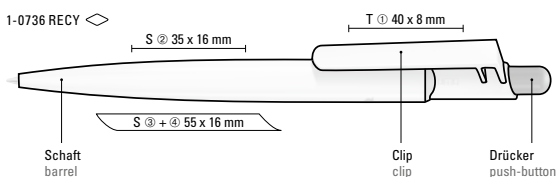

ClimatePartner
zertifiziertes Produkt
climate-id.com/DIPVA4

1-0736 RECY: Druckkugelschreiber mit gedeckt glänzendem Gehäuse aus 100% recyceltem Kunststoff und großem Clip an verstärkter Clipanbindung.

Preis/Stück
Menge
Werbeschlüssel

0,55 €
1.000 Stück
Schaft S ○, Clip T

1-0736 RECY: Retractable ballpoint pen with opaque glossy body and large clip made from 100% recycled plastic.

Price/piece
Quantity
Advertising code

0,55 €
1,000 pieces
barrel S ○, clip T