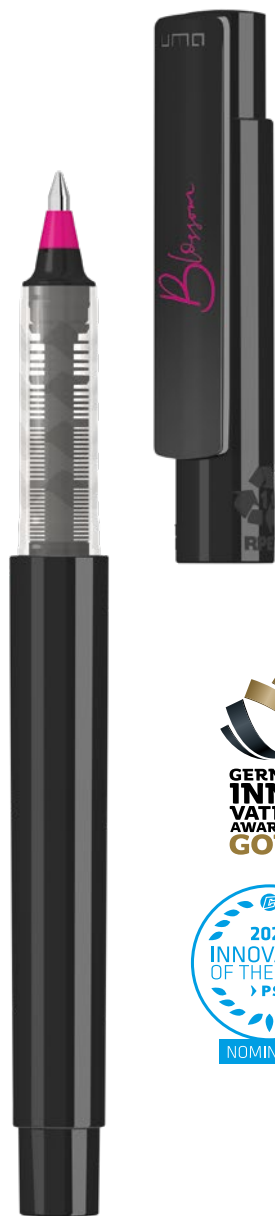

RECYCLED PET PEN PRO R
0-2252 R

RECYCLED PET PEN PRO FL
0-2254 FL

Farb-Code/Minen
Colour code/Refills

0-2252 R

0-2254 FL

57-0002		57-0002	
57-0001		57-0001	
Tintenleitsystem/ ink flow system		Tintenleitsystem/ ink flow system	
57-0298		57-0298	
57-0662		57-0662	
57-0200		57-0200	
57-0361		57-7492	
57-0002		57-0361	
57-2607		57-0002	
57-0233		57-7527	
57-0021		57-0012	
		57-2607	
		57-0233	
		57-0021	
		57-0478	

0-2252 R

0-2254 FL