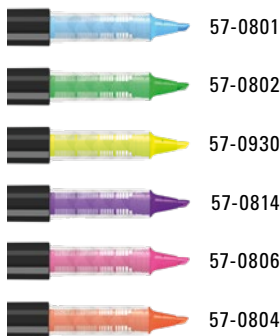

Farb-Code/Minen
Colour code/Refills

RECYCLED PET PEN PRO LIQEO
0-2255

Tintenleitsystem/
ink flow system

0-2255
● ● ● ● ● ●

Das aus recycelten PET-Flaschen in Europa hergestellte rPET-Material eignet sich für einen langlebigen und nachhaltigen Werbeeinsatz. Dank der europäischen und ClimatePartner-zertifizierten Produktion leistet der uma RECYCLED PET PEN PRO einen zusätzlichen nachhaltigen Beitrag zur Schonung der Umwelt. Aufgrund der Besonderheiten des Materials (recyceltes PET-Material) sind produktionstechnische Farbschwankungen gegeben.

The rPET material, which is produced in Europe from recycled PET bottles, is suitable for a durable and sustainable advertisement. Thanks to the European and ClimatePartner-certified production, the uma RECYCLED PET PEN PRO makes an additional sustainable contribution to the protection of the environment. Due to the special nature of the material (recycled PET material) production-related variations are possible.

0-2255: Flüssig-Textmarker mit Gehäuse aus recyceltem PET-Material in gedeckt glänzend weiß oder schwarz. Stopfen in den 6 möglichen Schreibfarben. Der Highlighter ist ohne Pumpen oder Anstechen sofort einsatzfähig. Neues Flüssigtintenleitsystem – Bessere Schreibqualität – Höhere Leuchtkraft – Längere Schreibdauer – Umweltfreundlicher – Produziert nach EN-71, ASTM D-4236 – Flüssigtank austausch- bzw. nachfüllbar.

Preis/Stück 1,09 €
Menge 1.000 Stück
Werbeschlüssel Schaft S, Clip T, Kappe T