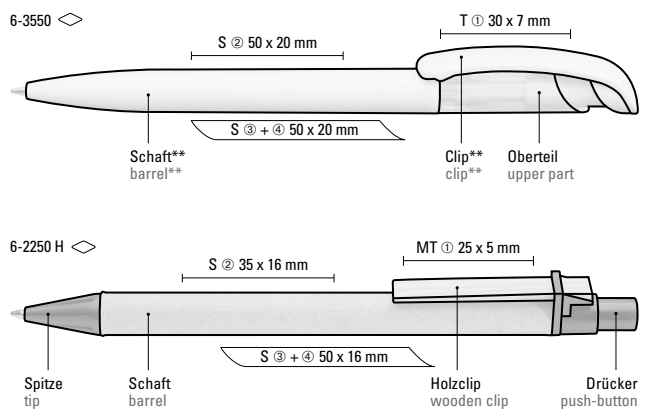

**Die Herstellung der Clips und der Schäfte ist aufgrund des besonderen Materials produktionstechnischen Schwankungen unterlegen. Leichte Unterschiede in der Farbe und der Oberfläche (Schlierenbildung) sind möglich.

** The production of the clips and barrels is subject to fluctuations due to the special material. Slight differences in colour and surface (smear formation) are possible.