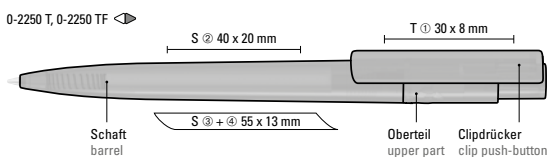

Das aus recycelten PET-Flaschen in Europa hergestellte rPET-Material eignet sich für einen langlebigen und nachhaltigen Werbeeinsatz. Dank der europäischen und ClimatePartner-zertifizierten Produktion leistet der uma RECYCLED PET PEN PRO einen zusätzlichen nachhaltigen Beitrag zur Schonung der Umwelt.

The rPET material, which is produced in Europe from recycled PET bottles, is suitable for a durable and sustainable advertisement. Thanks to the European and ClimatePartner-certified production, the uma RECYCLED PET PEN PRO makes an additional sustainable contribution to the protection of the environment.