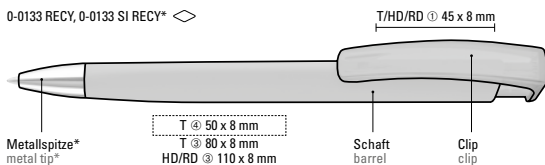

0-0133 RECY: Druckkugelschreiber mit gedeckt mattem Dreieckgehäuse und glänzendem Clip aus recyceltem ABS-Kunststoff.

0-0133 SI RECY: Druckkugelschreiber mit gedeckt mattem Dreieckgehäuse und glänzendem Clip aus recyceltem ABS-Kunststoff, schwere Metallspitze glanzverchromt.

Preis/Stück 0-0133 RECY	0,58 €
Preis/Stück 0-0133 SI RECY	0,72 €
Menge	1.000 Stück
Werbeschlüssel	Schaft T/HD/RD, Clip T/HD/RD