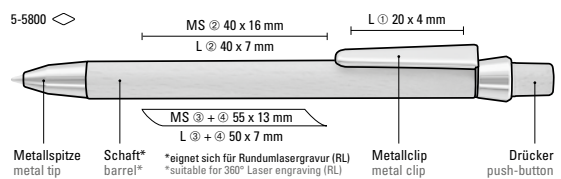

Farb-Code/Minen
Colour code/Refills

FOREST
5-5200

FOREST B
5-5207 B

BEECH
5-5800

5-5200 (● 8-0877)
5-5207 B (0,7mm)

05-W001

● 8-0877

5-5800 (● 8-0855)

08-W001

● 8-0855

PEFC/04-31-3311

ClimatePartner
zertifiziertes Produkt
climate-id.com/DIPVA4

Der Naturstoff Holz variiert sowohl in der Farbigkeit des Holzes als auch in der Struktur (Maserung).

Wood is a natural material with a great variety of colours and textures (grain effect).

5-5200: Holz-Druckkugelschreiber mit Holzdrücker, Metallclip und Metallspitze silber glänzend. Schaft und Drücker aus schutzlackiertem PEFC-zertifiziertem Buchenholz.

5-5207 B: Holz-Druckbleistift (0,7mm) mit Holzdrücker, Metallclip und Metallspitze silber glänzend. Schaft und Drücker aus schutzlackiertem PEFC-zertifiziertem Buchenholz.

5-5800: Holz-Druckkugelschreiber mit Holzdrücker, Metallclip und Metallspitze glanzverchromt. Schaft und Drücker aus schutzlackiertem PEFC-zertifiziertem Buchenholz.

5-5200: Wooden retractable ballpoint pen with wooden push-button, metal clip and metal tip silver glossy. Barrel and push-button made from PEFC-certified beechwood with protective varnish coating.

5-5207 B: Wooden mechanical pencil (0.7 mm) with wooden push-button, metal clip and metal tip silver glossy. Barrel and push-button made from PEFC-certified beechwood with protective varnish coating.

5-5800: Wooden retractable ballpoint pen with wooden push-button, metal clip and metal tip chrome plated. Barrel and push-button made from PEFC-certified beechwood with protective varnish coating.

Preis/Stück 5-5200 1,84 €
Preis/Stück 5-5207 B 2,26 €
Menge 300 Stück
Werbeschlüssel Schaft MS/L/RL
Preis/Stück 5-5800 2,04 €
Menge 300 Stück
Werbeschlüssel Schaft MS/L/RL, Clip L

Price/piece 5-5200 1.84 €
Price/piece 5-5207 B 2.26 €
Quantity 300 pieces
Advertising code barrel MS/L/RL
Price/piece 5-5800 2.04 €
Quantity 300 pieces
Advertising code barrel MS/L/RL, clip L