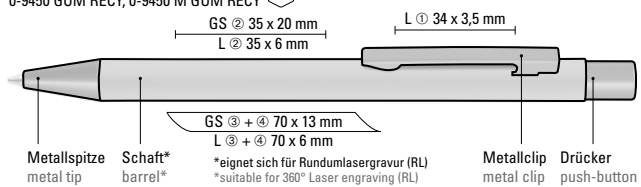

0-9450 GUM RECY, 0-9450 M GUM RECY ◊