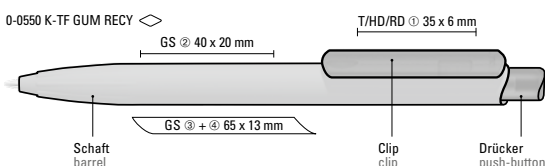

0-0550 K-TF GUM RECY: Druckkugelscheiber mit gummiertem Gehäuse aus recyceltem ABS-Kunststoff mit transparent gefrostetem Clip und Drücker. Eingelassene Griffzone.

Preis/Stück 0,69 €
Menge 1.000 Stück
Werbeschlüssel Schaft GS, Clip T/HD/RD

0-0550 K-TF GUM RECY: Retractable ballpoint pen with softtouch housing made from recycled ABS plastic and transparent frosted clip and push-button. Integrated grip zone.

Price/piece 0.69 €
Quantity 1,000 pieces
Advertising code barrel GS, clip T/HD/RD