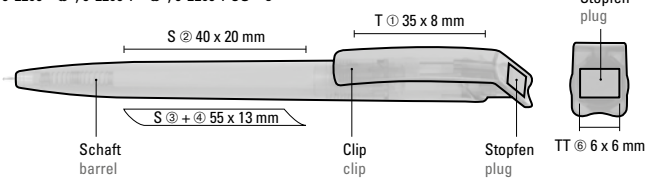

0-2260 ◀▶, 0-2260 T ◀▶, 0-2260 T SG ◀▶