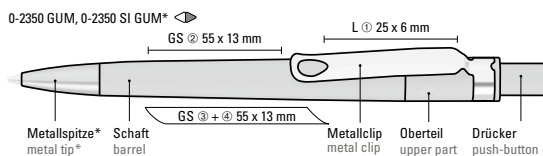

Mix n' Match: Ab 2.000 Stück kann das Modell farblich kombiniert werden.

0-2350 GUM: Druckkugelschreiber mit gummiertem Gehäuse aus recyceltem PET-Material mit Metallclip matt verchromt.

0-2350 SI GUM: Druckkugelschreiber mit gummiertem Gehäuse aus recyceltem PET-Material. Metallclip und Metallspitze matt verchromt.

Preis/Stück 0-2350 GUM 1,35 €
Preis/Stück 0-2350 SI GUM 1,49 €
Menge 1.000 Stück
Werbeschlüssel Schaft GS, Clip L

Mix n' Match: From 2,000 pieces, you can choose any colour combination.

0-2350 GUM: Retractable ballpoint pen with softtouch housing made from recycled PET material with metal clip matt chromed.

0-2350 SI GUM: Retractable ballpoint pen with softtouch housing made from recycled PET material. Metal clip and metal tip matt chromed.

Price/piece 0-2350 GUM 1.35 €
Price/piece 0-2350 SI GUM 1.49 €
Quantity 1,000 pieces
Advertising code barrel GS, clip L