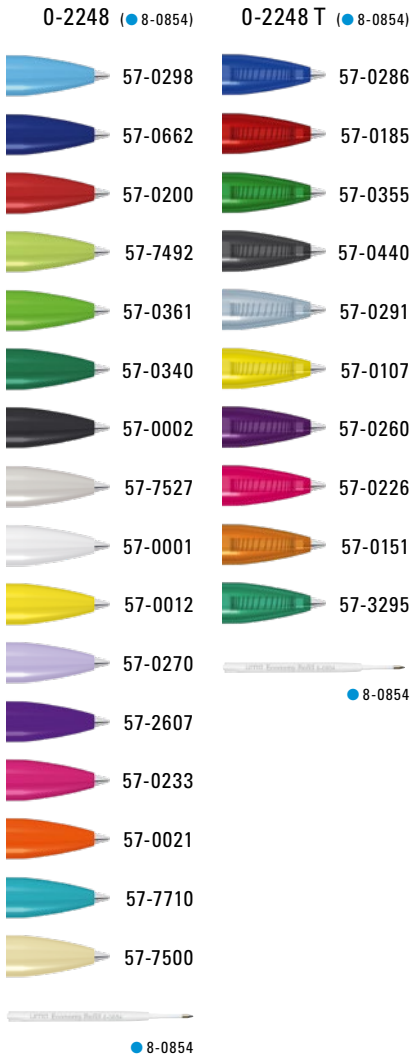

Farb-Code/Minen
Colour code/Refills

RECYCLED PET PEN CHANGE
0-2248

RECYCLED PET PEN CHANGE transparent
0-2248 T

Aufgrund der Besonderheiten des Materials (recyceltes PET-Material) sind produktionstechnische Farbschwankungen gegeben.

Due to the special nature of the material (recycled PET material) production-related variations are possible.

Das aus recycelten PET-Flaschen in Europa hergestellte rPET-Material eignet sich für einen langlebigen und nachhaltigen Werbeeinsatz. Dank der europäischen und ClimatePartner-zertifizierten Produktion leistet der uma RECYCLED PET PEN CHANGE einen zusätzlichen nachhaltigen Beitrag zur Schonung der Umwelt.

The rPET material, which is produced in Europe from recycled PET bottles, is suitable for a durable and sustainable advertisement. Thanks to the European and ClimatePartner-certified production, the uma RECYCLED PET PEN CHANGE makes an additional sustainable contribution to the protection of the environment.

Mix n' Match: Ab 2.000 Stück kann das Modell farblich kombiniert werden.

0-2248: Drehkugelschreiber aus recyceltem PET-Material mit gedeckt glänzendem Gehäuse.

0-2248 T: Drehkugelschreiber aus recyceltem PET-Material mit transparent glänzendem Gehäuse.

Preis/Stück 0-2248	0,49 €
Preis/Stück 0-2248 T	0,49 €
Menge	1.000 Stück
Werbeschlüssel	Schaft S, Clip T/HD/RD

Mix n' Match: From 2,000 pieces, you can choose any colour combination.

0-2248: Twist ballpoint pen made from recycled PET material with opaque glossy housing.

0-2248 T: Twist ballpoint pen made from recycled PET material with transparent glossy housing.

Price/piece 0-2248	0.49 €
Price/piece 0-2248 T	0.49 €
Quantity	1,000 pieces
Advertising code	barrel S, clip T/HD/RD