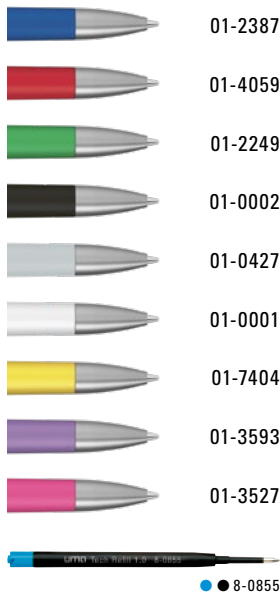

Farb-Code/Minen
Colour code/Refills

CHILL C SI RECY
1-0043 C-SI RECY

1-0043 C-SI RECY (●● 8-0855)