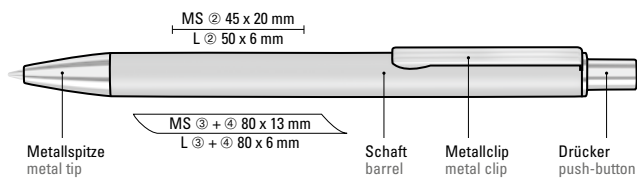

0-9530 RECY, 0-9530 M RECY ◊