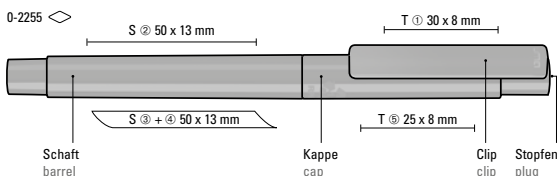

0-2255
● ● ● ● ● ●

Das aus recycelten PET-Flaschen in Europa hergestellte rPET-Material eignet sich für einen langlebigen und nachhaltigen Werbeeinsatz. Dank der europäischen und ClimatePartner-zertifizierten Produktion leistet der uma RECYCLED PET PEN PRO einen zusätzlichen nachhaltigen Beitrag zur Schonung der Umwelt. Aufgrund der Besonderheiten des Materials (recyceltes PET-Material) sind produktionstechnische Farbschwankungen gegeben.

The rPET material, which is produced in Europe from recycled PET bottles, is suitable for a durable and sustainable advertisement. Thanks to the European and ClimatePartner-certified production, the uma RECYCLED PET PEN PRO makes an additional sustainable contribution to the protection of the environment. Due to the special nature of the material (recycled PET material) production-related variations are possible.

0-2255: Flüssig-Textmarker mit Gehäuse aus recyceltem PET-Material in gedeckt glänzend weiß oder schwarz. Stopfen in den 6 möglichen Schreibfarben. Der Highlighter ist ohne Pumpen oder Anstechen sofort einsatzfähig. Neues Flüssigtintenleitsystem – Bessere Schreibqualität – Höhere Leuchtkraft – Längere Schreibdauer – Umweltfreundlicher – Produziert nach EN-71, ASTM D-4236 – Flüssigtank austausch- bzw. nachfüllbar.

Preis/Stück 1,09 €
Menge 1.000 Stück
Werbeschlüssel Schaft S, Clip T, Kappe T