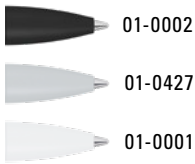

Farb-Code/Minen
Colour code/Refills

CETA RECY
1-0041 RECY

ULTIMATE SI RECY
1-0048 SI RECY

1-0041 RECY

● 8-0855

1-0048 SI RECY

● 8-0855