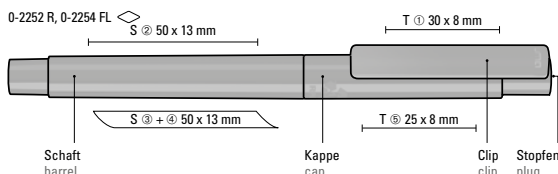

0-2252 R: Rollerball mit Gehäuse aus recyceltem PET-Material in gedeckt glänzend weiß oder schwarz. Stopfen in den 8 möglichen Schreibfarben.

0-2254 FL: Fineliner mit Gehäuse aus recyceltem PET-Material in gedeckt glänzend weiß oder schwarz. Stopfen in den 12 möglichen Schreibfarben.

Preis/Stück 0-2252 R 1,09 €
Preis/Stück 0-2254 FL 1,09 €
Menge 1.000 Stück
Werbeschlüssel Schaft S, Clip T, Kappe T

0-2252 R: Rollerball with opaque glossy housing in white or black made from recycled PET material. Plug in 8 possible writing colours.

0-2254 FL: Fineliner with opaque glossy housing in white or black made from recycled PET material. Plug in 12 possible writing colours.

Price/piece 0-2252 R 1.09 €
Price/piece 0-2254 FL 1.09 €
Quantity 1,000 pieces
Advertising code barrel S, clip T, cap T