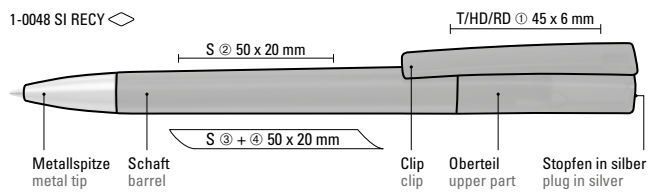

Mix n' Match: All parts can be colour-combined freely.

1-0043 C-SI RECY: Twist ballpoint pen with opaque matt housing made from 100% recycled post-consumer plastic. Metal clip and heavy metal tip.

Price/piece	1.13 €
Quantity	1,000 pieces
Advertising code	barrel S O, clip MT/L, upper part T