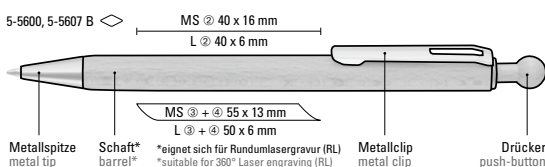

Die Modelle eignen sich für eine Lasergravur.

The models are suitable for laser engraving.

5-5600: Holz-Druckkugelschreiber mit Holz-Kugeldrücker, Metallclip und Metallspitze silber glänzend. Schaft und Drücker aus schutzlackiertem PEFC-zertifiziertem Buchenholz.

5-5607 B: Holz-Druckbleistift (0,7 mm) mit Holz-Kugeldrücker, Metallclip und Metallspitze silber glänzend. Schaft und Drücker aus schutzlackiertem PEFC-zertifiziertem Buchenholz.

5-5600: Wooden retractable ballpoint pen with wooden ball-button, metal clip and metal tip silver glossy. Barrel and push-button made from PEFC-certified beechwood with protective varnish coating.

5-5607 B: Wooden mechanical pencil (0.7 mm) with wooden ball-button, metal clip and metal tip silver glossy. Barrel and push-button made from PEFC-certified beechwood with protective varnish coating.

Preis/Stück 5-5600 2,14 €
Preis/Stück 5-5607 B 2,56 €
Menge 300 Stück
Werbeschlüssel Schaft MS/L/RL

Price/piece 5-5600 2.14 €
Price/piece 5-5607 2.56 €
Quantity 300 pieces
Advertising code barrel MS/L/RL