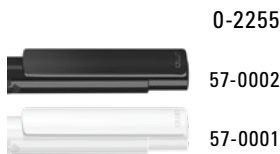

Farb-Code/Minen
Colour code/Refills

RECYCLED PET PEN PRO LIQEO
0-2255

Tintenleitsystem/
ink flow system