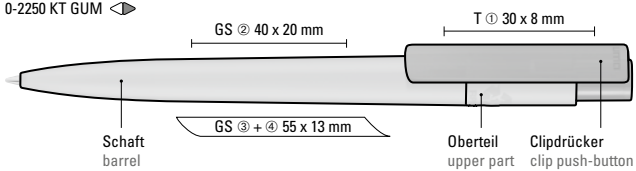

0-2250 KT GUM ◊