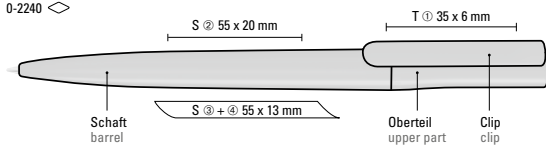

Aufgrund der Besonderheiten des Materials (recyceltes PET-Material) sind produktionstechnische Farbschwankungen gegeben.

Due to the special nature of the material (recycled PET material) production-related variations are possible.

0-2240 ◊