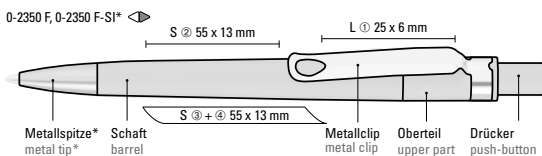

Das aus recycelten PET-Flaschen in Europa hergestellte rPET-Material eignet sich für einen langlebigen und nachhaltigen Werbeeinsatz. Dank der europäischen und ClimatePartner-zertifizierten Produktion leistet der uma RECYCLED PET PEN CORE einen zusätzlichen nachhaltigen Beitrag zur Schonung der Umwelt.

The rPET material, which is produced in Europe from recycled PET bottles, is suitable for a durable and sustainable advertisement. Thanks to the European and ClimatePartner-certified production, the uma RECYCLED PET PEN CORE makes an additional sustainable contribution to the protection of the environment.