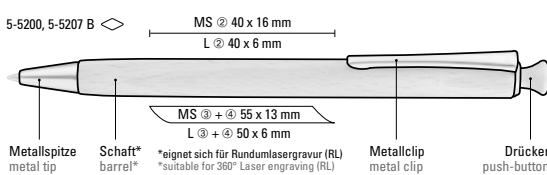

Farb-Code/Minen
Colour code/Refills

FOREST
5-5200

FOREST B
5-5207 B

BEECH
5-5800

5-5200 (● 8-0877)
5-5207 B (0,7mm)

05-W001

● 8-0877

5-5800 (● 8-0855)

08-W001

● 8-0855

PEFC/04-31-3311

ClimatePartner
zertifiziertes Produkt
climate-id.com/DIPVA4

Der Naturstoff Holz variiert sowohl in der Farbigkeit des Holzes als auch in der Struktur (Maserung).

Wood is a natural material with a great variety of colours and textures (grain effect).

5-5200: Holz-Druckkugelschreiber mit Holzdrücker, Metallclip und Metallspitze silber glänzend. Schaft und Drücker aus schutzlackiertem PEFC-zertifiziertem Buchenholz.

5-5207 B: Holz-Druckbleistift (0,7mm) mit Holzdrücker, Metallclip und Metallspitze silber glänzend. Schaft und Drücker aus schutzlackiertem PEFC-zertifiziertem Buchenholz.

5-5800: Holz-Druckkugelschreiber mit Holzdrücker, Metallclip und Metallspitze glanzverchromt. Schaft und Drücker aus schutzlackiertem PEFC-zertifiziertem Buchenholz.

5-5200: Wooden retractable ballpoint pen with wooden push-button, metal clip and metal tip silver glossy. Barrel and push-button made from PEFC-certified beechwood with protective varnish coating.

5-5207 B: Wooden mechanical pencil (0.7 mm) with wooden push-button, metal clip and metal tip silver glossy. Barrel and push-button made from PEFC-certified beechwood with protective varnish coating.

5-5800: Wooden retractable ballpoint pen with wooden push-button, metal clip and metal tip chrome plated. Barrel and push-button made from PEFC-certified beechwood with protective varnish coating.

Preis/Stück 5-5200 1,84 €
Preis/Stück 5-5207 B 2,26 €
Menge 300 Stück
Werbeschlüssel Schaft MS/L/RL
Preis/Stück 5-5800 2,04 €
Menge 300 Stück
Werbeschlüssel Schaft MS/L/RL, Clip L

Price/piece 5-5200 1.84 €
Price/piece 5-5207 B 2.26 €
Quantity 300 pieces
Advertising code barrel MS/L/RL
Price/piece 5-5800 2.04 €
Quantity 300 pieces
Advertising code barrel MS/L/RL, clip L