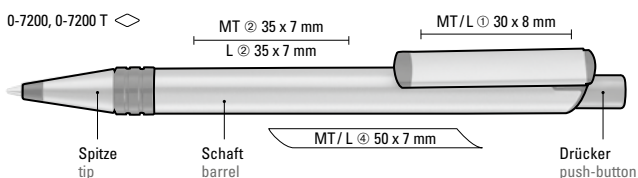

RECYCLED PET PEN ALUMA

Die Gewinnung und Verarbeitung des rPET Materials aus 100% recycelten PET-Flaschen sowie das rAL-Material aus 100% recycelten Aluminium-Getränkedosen findet in Europa statt. Die beiden Materialien eignen sich für einen langlebigen und nachhaltigen Werbeeinsatz. Dank der europäischen und ClimatePartner-zertifizierten Produktion leistet der uma RECYCLED PET PEN ALUMA einen zusätzlichen nachhaltigen Beitrag zur Schonung der Umwelt.

Aufgrund der Besonderheiten des Materials (recyceltes PET-Material) sind produktionstechnische Farbschwankungen gegeben.

The extraction and processing of the rPET material from 100% recycled PET bottles, as well as the rAL material from 100% recycled aluminium beverage cans takes place in Europe. Both materials are suitable for a durable and sustainable advertisement. Thanks to the European and ClimatePartner-certified production, the uma RECYCLED PET PEN ALUMA makes an additional sustainable contribution to the protection of the environment.

Due to the special nature of the material (recycled PET material) production-related variations are possible.

Etui Empfehlung / Case suggestion
ETUI 0-0940 CI ALUMA
Informationen unter uma-pen.com
Information at uma-pen.com