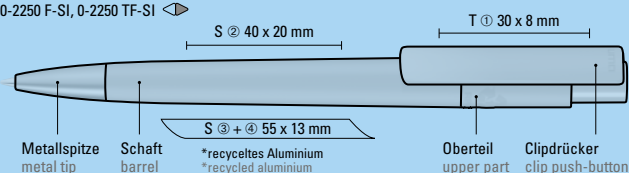

RECYCLED PET PEN PRO SI Recycled² – the most sustainable combination in a writing instrument!

Recycled PET beverage bottles meet recycled aluminium beverage cans. The uma rPET PRO series is one of the most sustainable writing instrument developments in the promotional industry. A ClimatePartner-certified, European and Global Recycled Standard certified production built up the basics for long-lasting and sustainable writing. The new upcycling idea adds elegant metal applications to the previously pure recycled PET writing instrument series. A recycled aluminium 150ml beverage can is recycled into 10 valuable metal tips that meet a PET housing of a recycled 0.5 l PET bottle. So with the uma RECYCLED PET PEN PRO SI you write the most sustainable combination for the environment – just: uma Recycled².

0-2250 F-SI, 0-2250 TF-SI