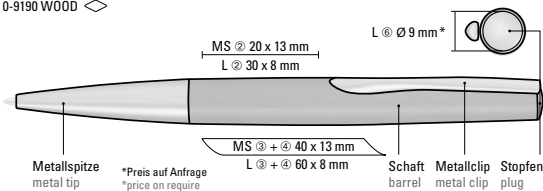

0-9190 WOOD: Metall-Drehkugelschreiber mit Schaft aus FSC®-zertifiziertem Walnussholz, gefederter Metallclip, Metallstopfen, schwere Metallspitze matt verchromt und Softdrehmechanik.

Preis/Stück
Menge
Werbeschlüssel

10,87 €
100 Stück
Schaft MS/L, Stopfen L

0-9190 WOOD: Metal twist ballpoint pen with FSC® certified walnut barrel, spring-mounted metal clip, plug, metal tip matt chrome-plated and soft twist mechanism.

Price/piece
Quantity
Advertising code

10.87 €
100 pieces
barrel MS/L, plug L