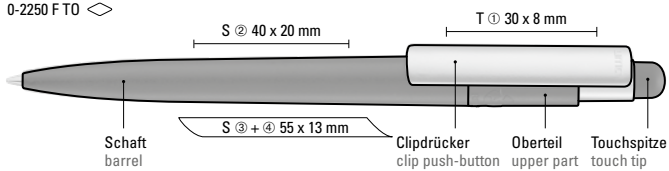

0-2250 F TO ◊