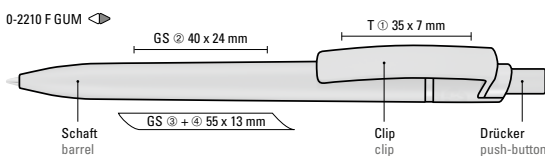

Mix n' Match: Ab 2.000 Stück kann das Modell farblich kombiniert werden.

0-2210 F GUM: Druckkugelschreiber mit gummiertem Gehäuse aus recyceltem PET-Material mit matt gedecktem Clip und Drücker.

Preis/Stück 0,71 €
Menge 1.000 Stück
Werbeschlüssel Schaft GS, Clip T

Mix n' Match: From 2,000 pieces, you can choose any colour combination.

0-2210 F GUM: Retractable ballpoint pen with softtouch housing made from recycled PET material with opaque matt clip and push-button.

Price/piece 0.71 €
Quantity 1,000 pieces
Advertising code barrel GS, clip T