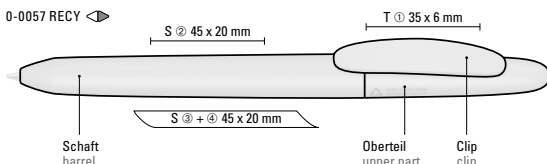

Mix'n Match: Ab 2.000 Stück kann das Modell farblich kombiniert werden.
0-0017 RECY: Druckkugelschreiber mit gedeckt mattem Kunststoffgehäuse aus 100 % recyceltem Post-Consumer-Kunststoff, glänzendem Bogenclip und Drücker.
0-0057 RECY: Drehkugelschreiber mit gedeckt mattem Gehäuse aus 100% recyceltem Post-Consumer-Kunststoff.
Preis/Stück 0-0017 RECY 0,52 €
Preis/Stück 0-0057 RECY 0,83 €
Menge 1.000 Stück
Werbeschlüssel Schaft S, Clip T

Mix'n Match: From 2,000 pieces, you can choose any colour combination.
0-0017 RECY: Retractable ballpoint pen with matt plastic housing made from 100 % recycled post-consumer plastic, opaque glossy curved clip and push-button.
0-0057 RECY: Twist ballpoint pen with opaque matt housing made from 100% recycled post-consumer plastic.
Price/piece 0-0017 RECY 0.52 €
Price/piece 0-0057 RECY 0.83 €
Quantity 1,000 pieces
Advertising code barrel S, clip T