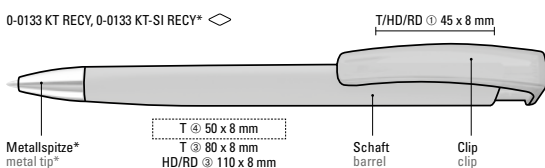

0-0133 KT RECY, 0-0133 KT-SI RECY* ◊