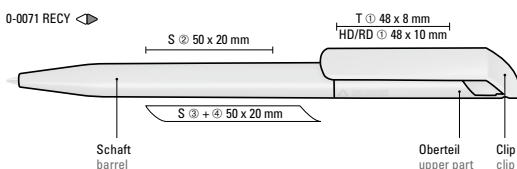

Die Modelle sind mit dem Recyclingzeichen gekennzeichnet. Dank der europäischen und ClimatePartner-zertifizierten Produktion leisten der uma VANE RECY und POP RECY einen zusätzlichen nachhaltigen Beitrag zur Schonung der Umwelt.

Aufgrund der Besonderheit des Materials (Post-Consumer Recycled Plastic) sind produktionstechnische Farbschwankungen gegeben.

The models are labelled with the recycling mark. Thanks to the European and ClimatePartner-certified production, the uma VANE RECY and POP RECY make an additional sustainable contribution to the protection of the environment. Due to the special nature of the material (post-consumer recycled plastic) production-related variations are possible.