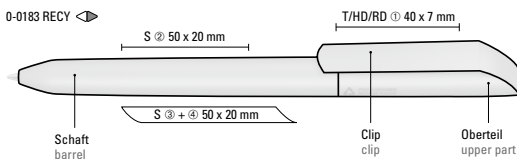

Die Modelle sind mit dem Recyclingzeichen gekennzeichnet. Dank der europäischen und ClimatePartner-zertifizierten Produktion leisten der uma VANE RECY und POP RECY einen zusätzlichen nachhaltigen Beitrag zur Schonung der Umwelt.

Aufgrund der Besonderheit des Materials (Post-Consumer Recycled Plastic) sind produktionstechnische Farbschwankungen gegeben.

The models are labelled with the recycling mark. Thanks to the European and ClimatePartner-certified production, the uma VANE RECY and POP RECY make an additional sustainable contribution to the protection of the environment. Due to the special nature of the material (post-consumer recycled plastic) production-related variations are possible.