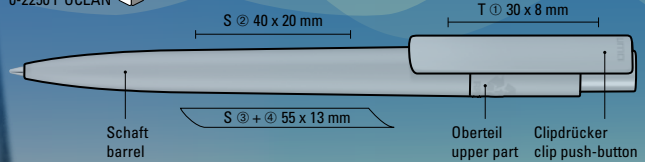

RECYCLED PET PEN PRO

ocean

made from ocean-bound plastic

Produkt-Video/
product video

0-2250 F OCEAN ◀

Farb-Code/Minen
Colour code/Refills

RECYCLED PET PEN PRO F ocean
0-2250 F OCEAN

0-2250 F OCEAN (● 8-0854)