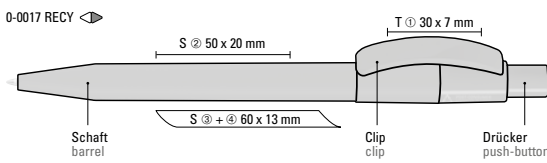

Mix'n Match: Ab 2.000 Stück kann das Modell farblich kombiniert werden.
0-0017 RECY: Druckkugelschreiber mit gedeckt mattem Kunststoffgehäuse aus 100 % recyceltem Post-Consumer-Kunststoff, glänzendem Bogenclip und Drücker.
0-0057 RECY: Drehkugelschreiber mit gedeckt mattem Gehäuse aus 100% recyceltem Post-Consumer-Kunststoff.
Preis/Stück 0-0017 RECY 0,52 €
Preis/Stück 0-0057 RECY 0,83 €
Menge 1.000 Stück
Werbeschlüssel Schaft S, Clip T

Mix'n Match: From 2,000 pieces, you can choose any colour combination.
0-0017 RECY: Retractable ballpoint pen with matt plastic housing made from 100 % recycled post-consumer plastic, opaque glossy curved clip and push-button.
0-0057 RECY: Twist ballpoint pen with opaque matt housing made from 100% recycled post-consumer plastic.
Price/piece 0-0017 RECY 0.52 €
Price/piece 0-0057 RECY 0.83 €
Quantity 1,000 pieces
Advertising code barrel S, clip T