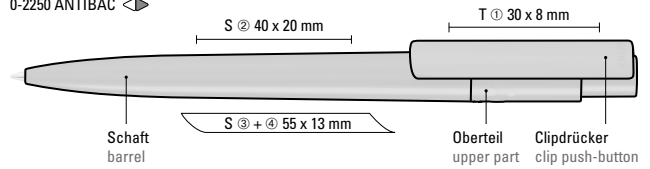

0-2250 ANTIBAC ◀